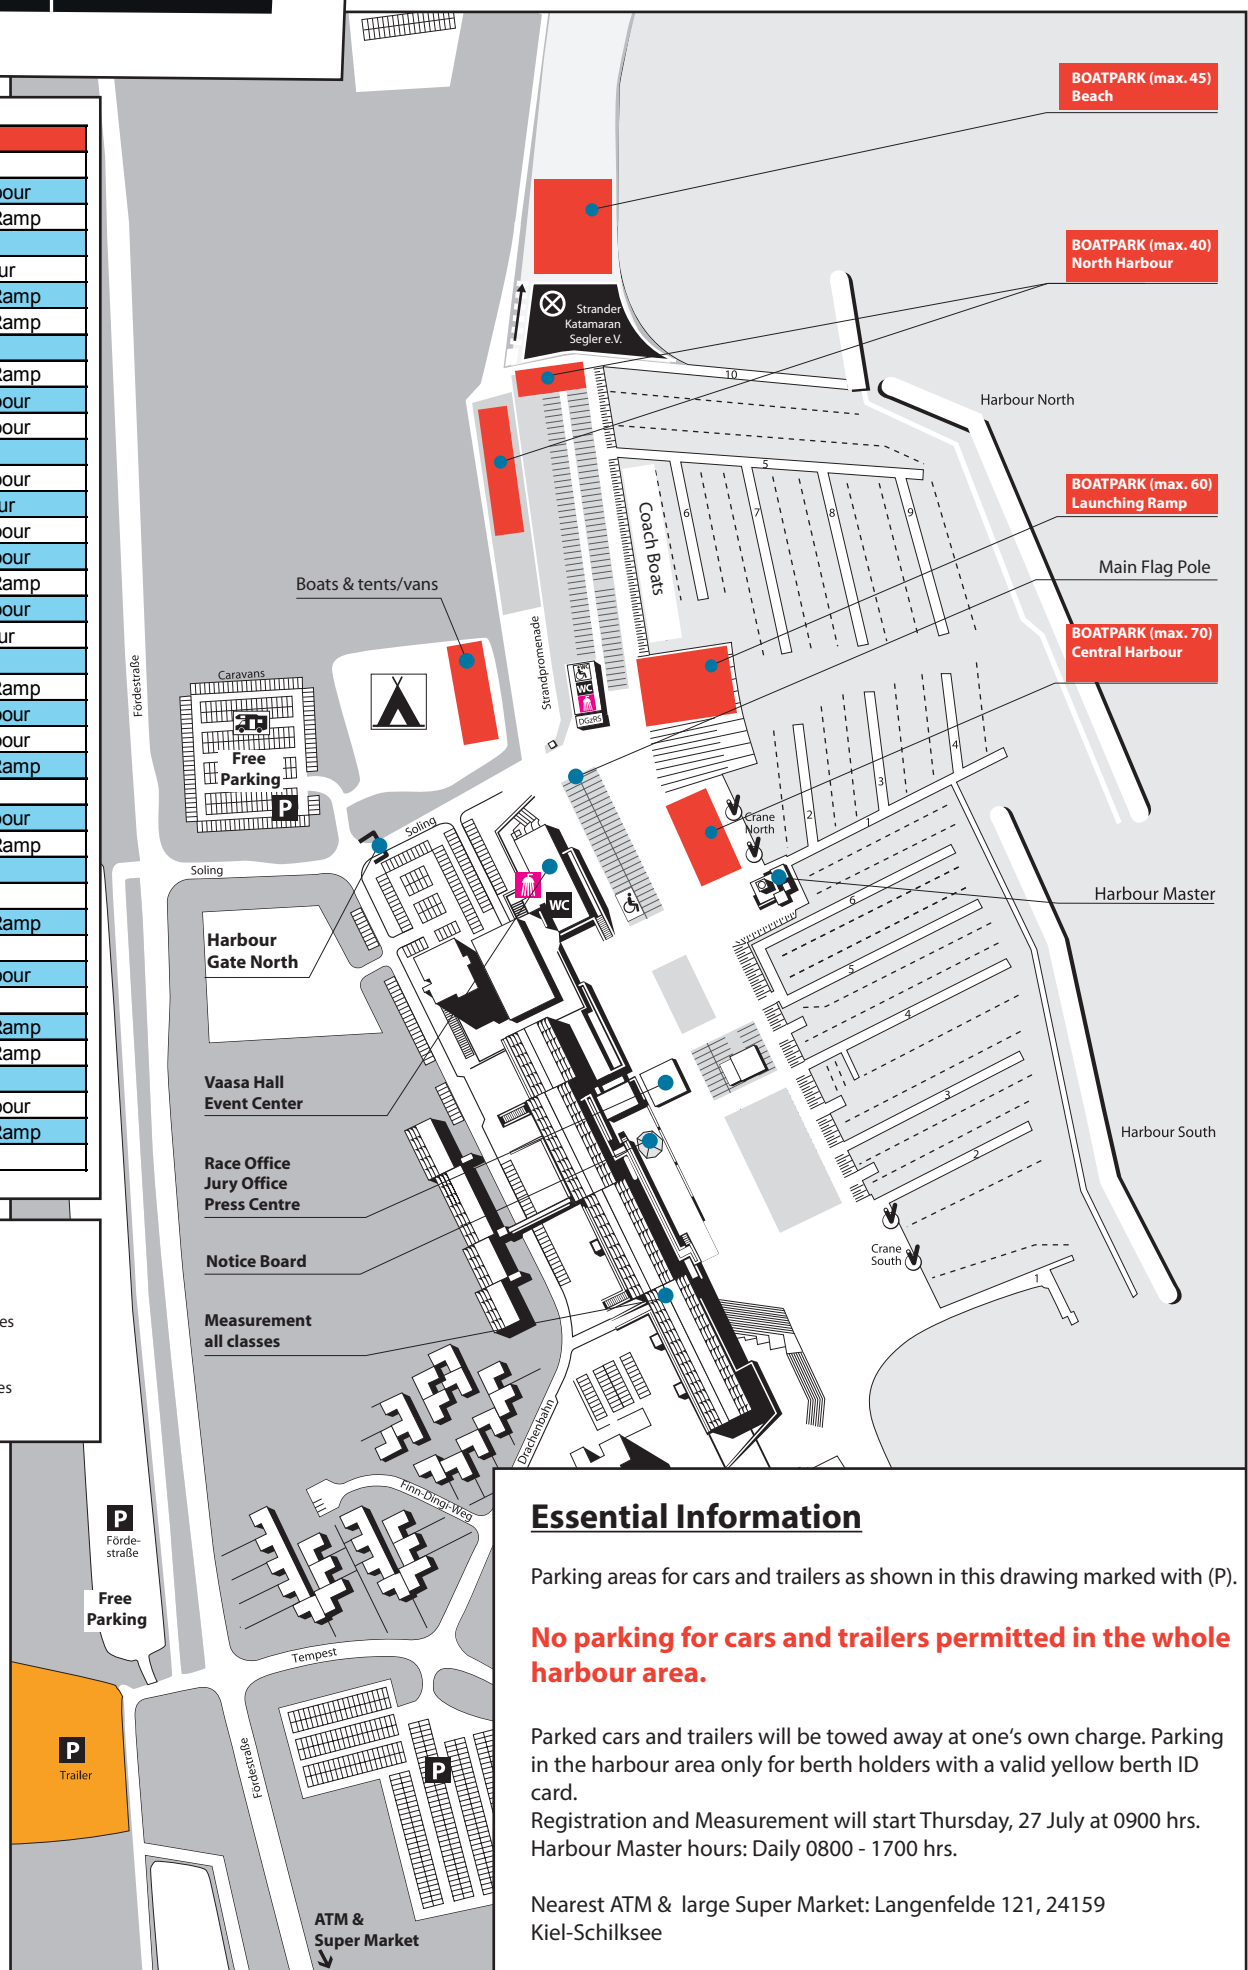

Europeans

49er | 49erFX | Nacra17

Kiel 2017

Nation	Boat Park
ARG	Beach
ARU	Central Harbour
AUS	Launching Ramp
AUT	Beach
BEL	North Harbour
BRA	Launching Ramp
CAN	Launching Ramp
CHI	Beach
DEN	Launching Ramp
ESP	Central Harbour
EST	Central Harbour
FIN	Beach
FRA	Central Harbour
GBR	North Harbour
GER	Central Harbour
HUN	Central Harbour
IND	Launching Ramp
IRL	Central Harbour
ITA	North Harbour
JPN	Beach
KOR	Launching Ramp
NED	Central Harbour
NOR	Central Harbour
NZL	Launching Ramp
OMA	Beach
PER	Central Harbour
POL	Launching Ramp
POR	Beach
RUS	Beach
SGP	Launching Ramp
SIN	Beach
SLO	Central Harbour
SUI	Beach
SVK	Launching Ramp
SWE	Launching Ramp
THA	Beach
TUN	Central Harbour
URU	Launching Ramp
USA	Beach

Map Legend

- Berths all Classes
- Trailer all Classes

Essential Information

Parking areas for cars and trailers as shown in this drawing marked with (P).

No parking for cars and trailers permitted in the whole harbour area.

Parked cars and trailers will be towed away at one's own charge. Parking in the harbour area only for berth holders with a valid yellow berth ID card.

Registration and Measurement will start Thursday, 27 July at 0900 hrs. Harbour Master hours: Daily 0800 - 1700 hrs.

Nearest ATM & large Super Market: Langenfelde 121, 24159 Kiel-Schilksee