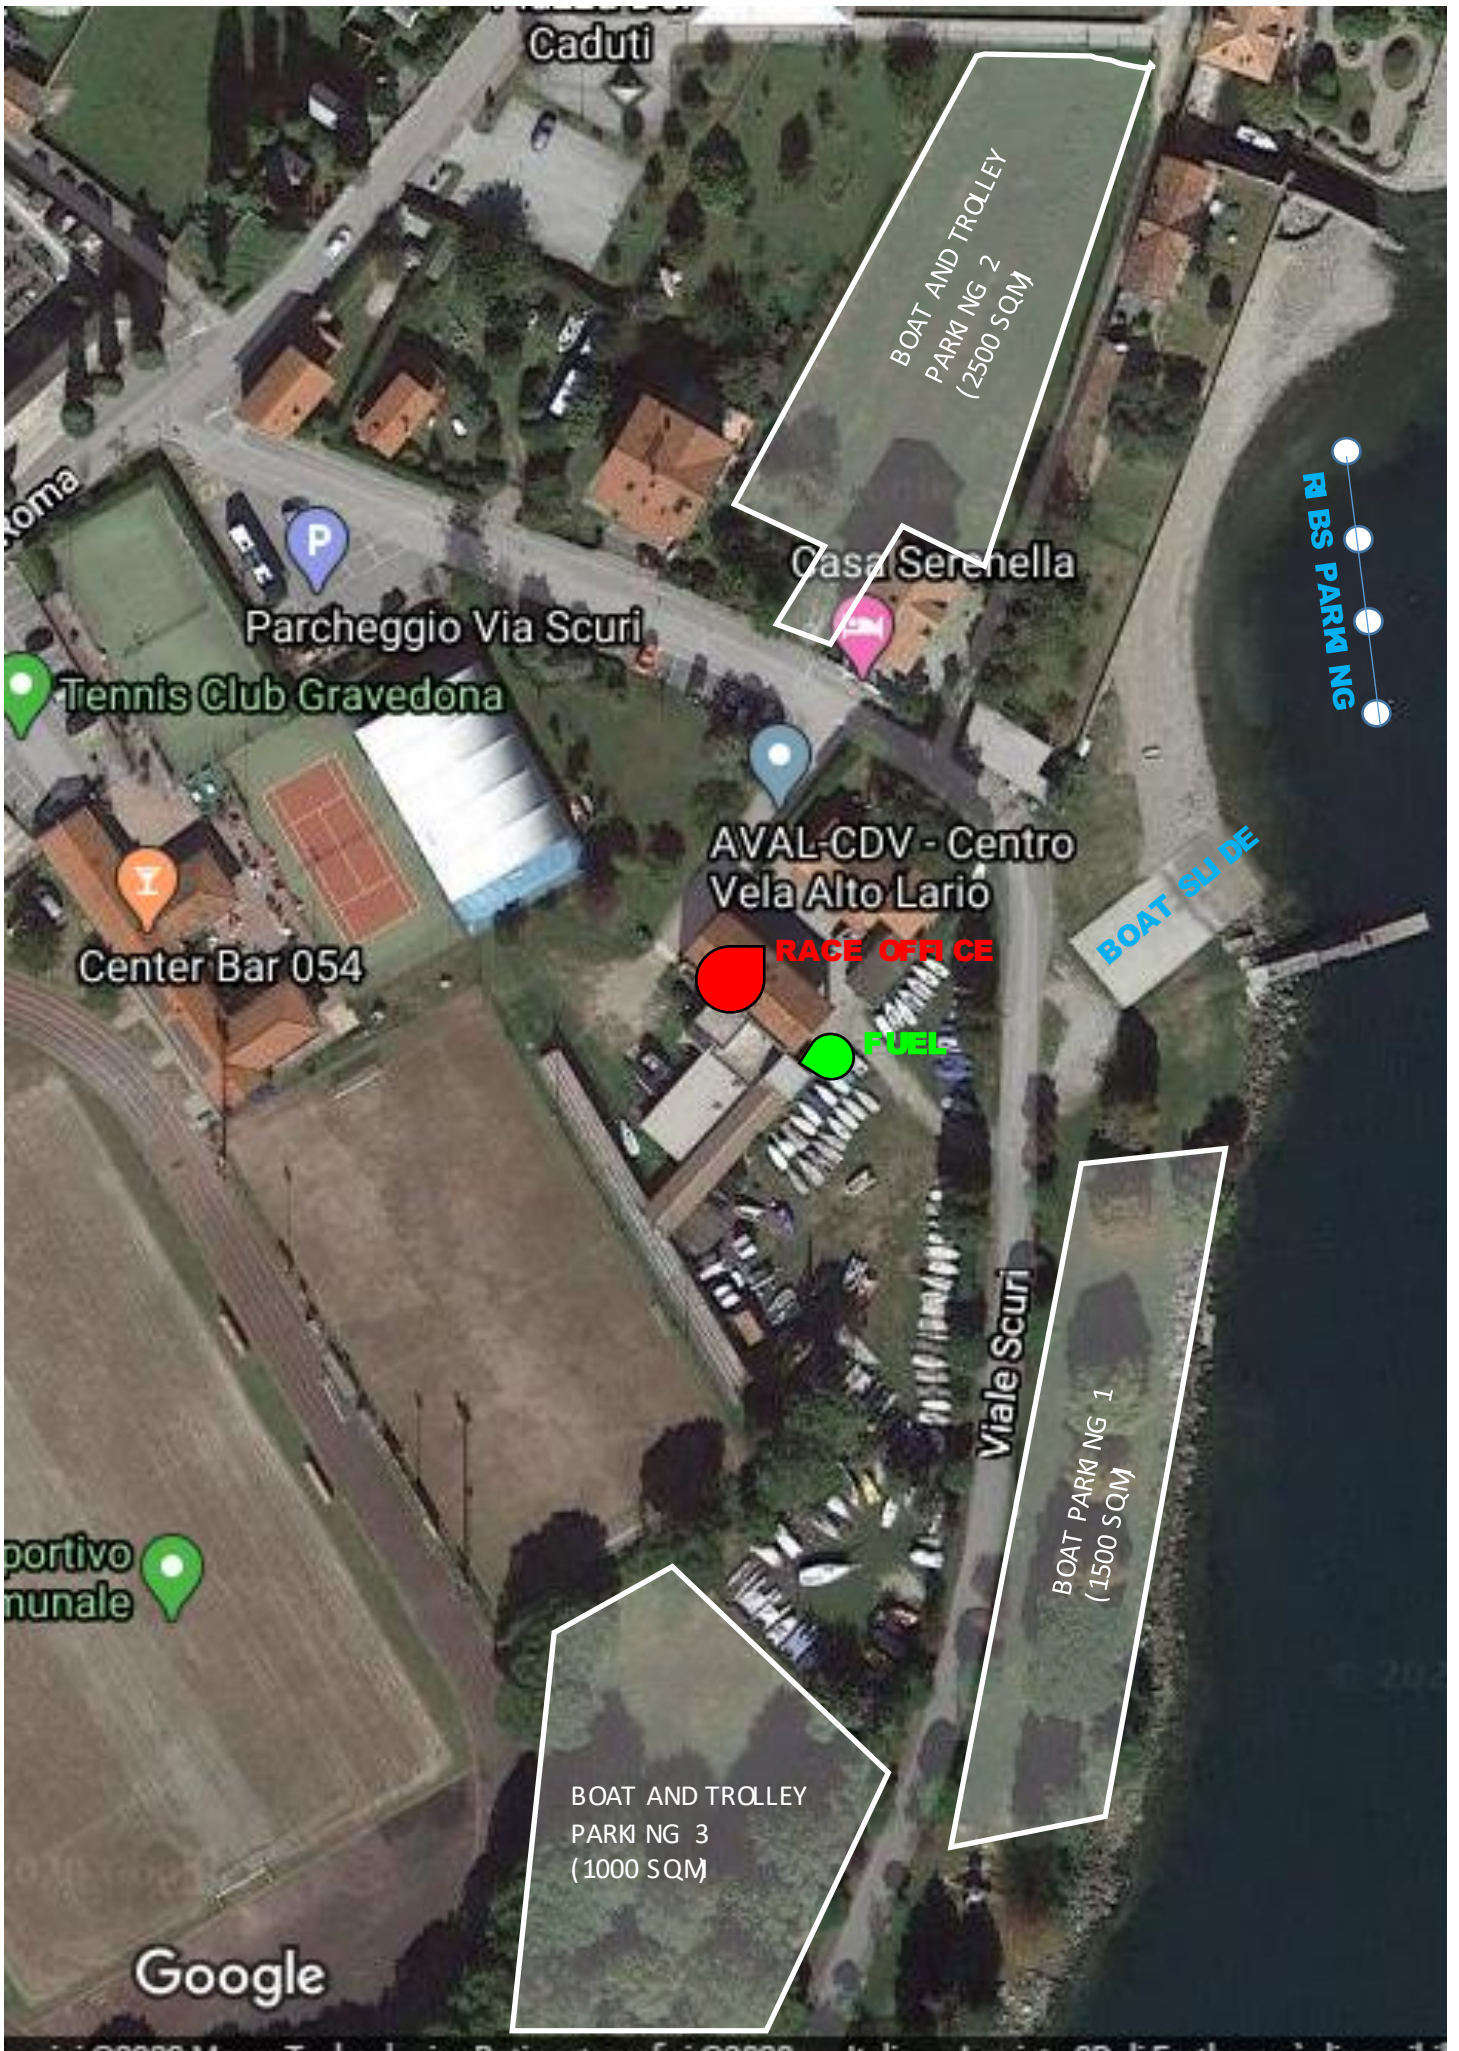

ATTACHMENT A: HOW TO GET THERE (FROM MILAN AND IN GRAVEDONA ED UNITI)

SOME POINT OF ATTENTION CONCERNING FROM MILANO TO LECCO

Caduti

BOAT AND TROLLEY
PARK NG 2
(2500 SQM)

Casa Serenella

RBS PARKING

Parcheggio Via Scuri

Tennis Club Gravedona

AVAL-CDV - Centro
Vela Alto Lario

BOAT SLU DE

Center Bar 054

RACE OFFICE

FUEL

Viale Scuri

BOAT PARK NG 1
(1500 SQM)

BOAT AND TROLLEY
PARK NG 3
(1000 SQM)

Sportivo comunale

Google

CLUB AREA AND CLOSER CAR PARKINGS