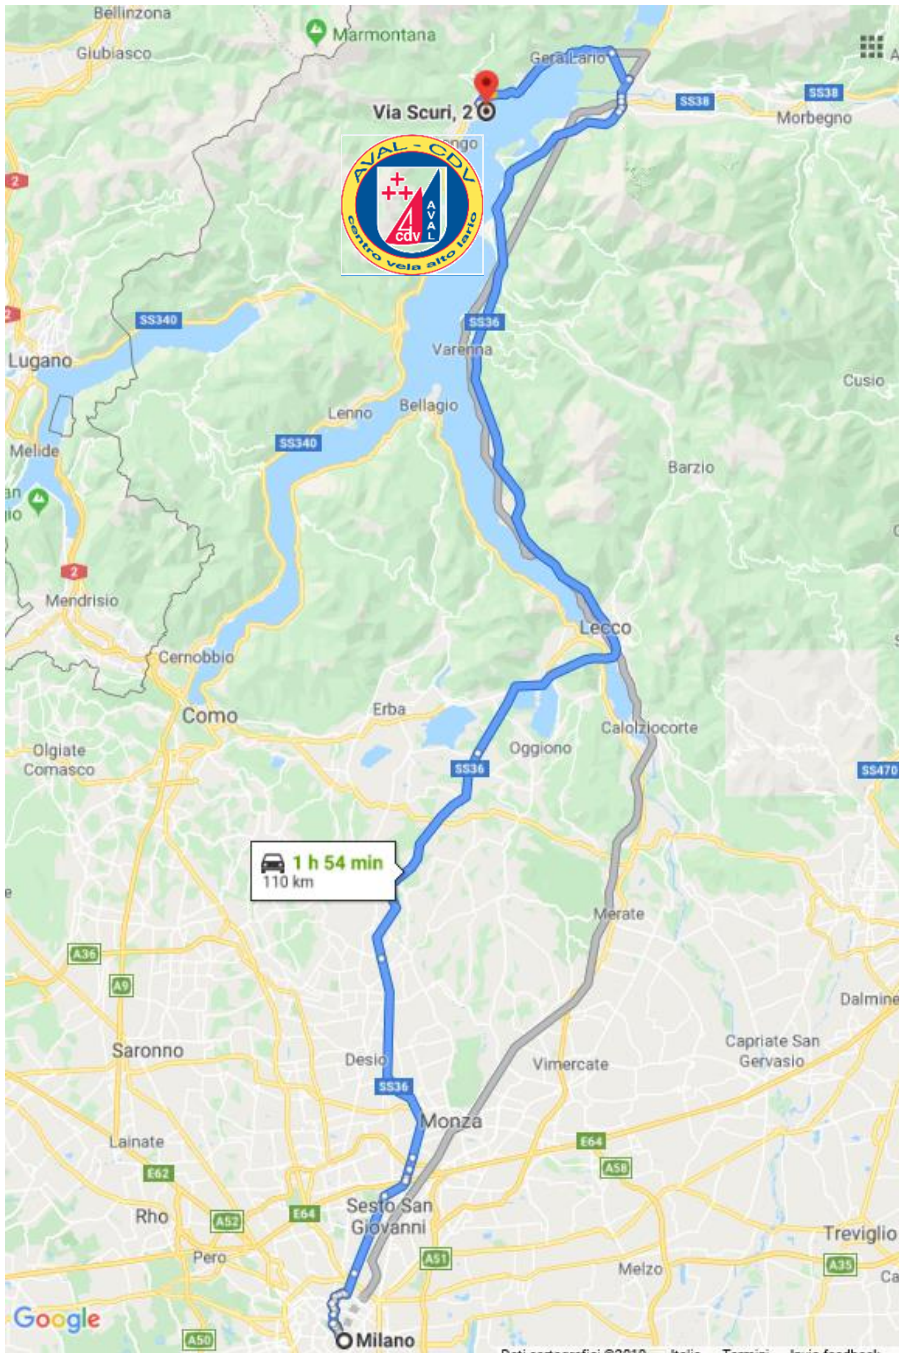

ATTACHMENT A: HOW TO GET THERE (FROM MILAN AND IN GRAVEDONA ED UNITI)

SOME POINT OF ATTENTION CONCERNING FROM MILANO TO LECCO

Caduti

BOAT AND TROLLEY
PARK NG 2
(2500 SQM)

Casa Serenella

RBS PARKING

Parcheggio Via Scuri

Tennis Club Gravedona

AVAL-CDV - Centro
Vela Alto Lario

BOAT SLU DE

Center Bar 054

RACE OFFICE

FUEL

Viale Scuri

BOAT PARK NG 1
(1500 SQM)

BOAT AND TROLLEY
PARK NG 3
(1000 SQM)

Sportivo comunale

Google

CLUB AREA AND CLOSER CAR PARKINGS