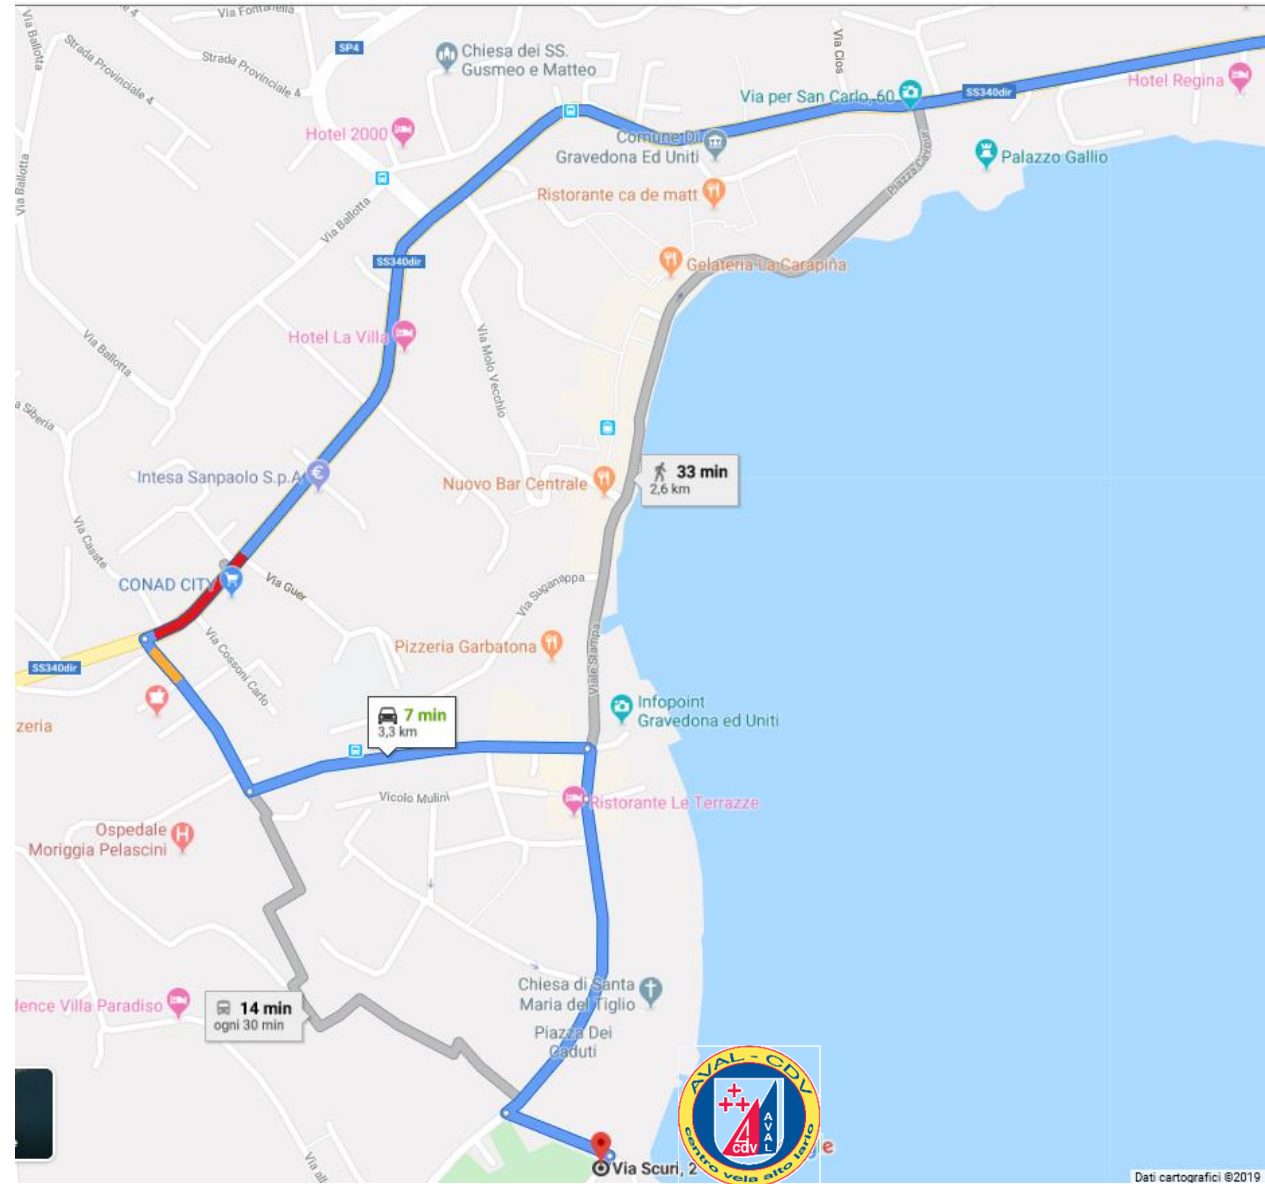

ATTACHMENT A: HOW TO GET THERE (FROM MILAN AND IN GRAVEDONA ED UNITI)

SOME POINT OF ATTENTION CONCERNING FROM MILANO TO LECCO

Caduti

BOAT AND TROLLEY
PARK NG 2
(2500 SQM)

Casa Serenella

RBS PARKING

Parcheggio Via Scuri

Tennis Club Gravedona

AVAL-CDV - Centro
Vela Alto Lario

BOAT SLU DE

Center Bar 054

RACE OFFICE

FUEL

Viale Scuri

BOAT PARK NG 1
(1500 SQM)

BOAT AND TROLLEY
PARK NG 3
(1000 SQM)

Sportivo comunale

Google

CLUB AREA AND CLOSER CAR PARKINGS