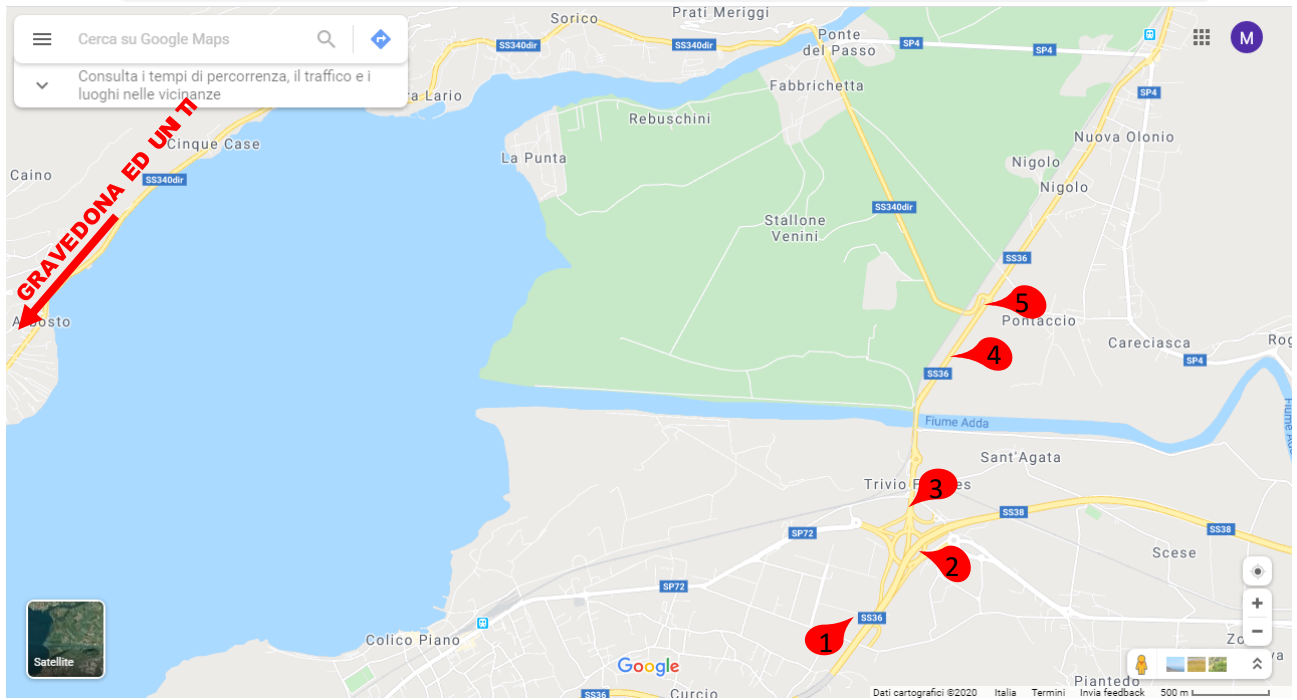

ATTACHMENT A: HOW TO GET THERE (FROM MILAN AND IN GRAVEDONA ED UNITI)

SOME POINT OF ATTENTION CONCERNING FROM MILANO TO LECCO

Caduti

BOAT AND TROLLEY
PARK NG 2
(2500 SQM)

Casa Serenella

RBS PARKING

Parcheggio Via Scuri

Tennis Club Gravedona

AVAL-CDV - Centro
Vela Alto Lario

BOAT SLU DE

Center Bar 054

RACE OFFICE

FUEL

Viale Scuri

BOAT PARK NG 1
(1500 SQM)

BOAT AND TROLLEY
PARK NG 3
(1000 SQM)

Sportivo comunale

Google

CLUB AREA AND CLOSER CAR PARKINGS